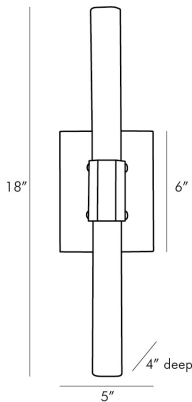

ARTERIOS

FRAZIER SCONCE

49671
H: 18 IN, W: 5 IN, D: 4 IN
Antique Brass
Contract Suitable As Is

The Frazier knows how to work its angles in any style setting. A slim faceted crystal tube is centered by an antique brass steel band and matching quadrilateral backplate. With LED lights at both the top and bottom this sconce beams softly from each end. Its angular sides refract light when in use and when not and casts incredible shadowplay on the wall space it occupies. Can be installed horizontally or vertically. Damp-rated,

APPEARANCE

Material Crystal, Steel
Finish Antique Brass, Clear
Top Coat/Sealant false

DIMENSIONS

Backplate H: 6 IN, W: 5 IN, D: 1.5 IN
Mount H: 5.5 IN, W: 4.5 IN

WIRING

Rating Damp
Cord 1 FT, Black/White, SVT
Socket 2, Integrated LED
Maximum Watt 2
Voltage 110-120 V

CERTIFICATIONS

Certifications Mexico
United States, Canada

COMPLIANCY

UL/ETL Yes
RoHS true

SHIPPING

Product Weight 4 LBS
Gross Weight 5 LBS
Shipping Box 1 H: 9.1 IN, L: 11.5 IN, W: 6.7 IN

ADDITIONAL INFO

Features ADA