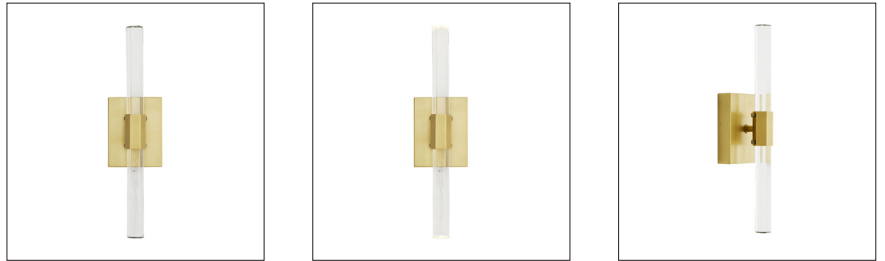

ARTERIOS

FRAZIER SCONCE

49671
H: 18 IN, W: 5 IN, D: 4 IN
Antique Brass
Contract Suitable As Is

The Frazier knows how to work its angles in any style setting. A slim faceted crystal tube is centered by an antique brass steel band and matching quadrilateral backplate. With LED lights at both the top and bottom this sconce beams softly from each end. Its angular sides refract light when in use and when not and casts incredible shadowplay on the wall space it occupies. Can be installed horizontally or vertically. Damp-rated,

APPEARANCE

Material Crystal, Steel
Finish Antique Brass, Clear
Top Coat/Sealant false

DIMENSIONS

Backplate H: 6 IN, W: 5 IN, D: 1.5 IN
Mount H: 5.5 IN, W: 4.5 IN

WIRING

Rating Damp
Cord 1 FT, Black/White, SVT
Socket 2, Integrated LED
Maximum Watt 2
Voltage 110-120 V